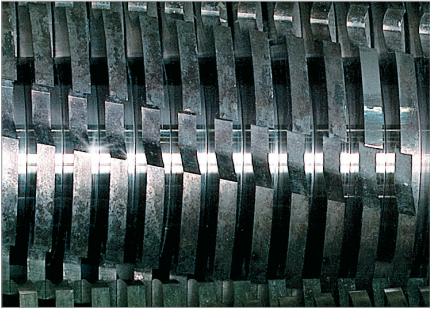

Specially hardened solid steel cutting rollers

The induction-hardened solid steel cutting rollers are wear-resistant and guarantee durability.