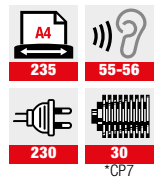

**INFORMATION
SECURITY**

INTIMUS 45

IN THE OFFICE

- Low noise level
- Integrated Auto Reverse Function for easy removal of paper jams
- Illuminated indicators for stand-by, basket full, door open and paper jam
- Sealed dust-free design with robust wooden cabinet
- Mounted on rollers for flexible use

EcoLogic

I-control®

DLS

Silentec®

2x2
COLLECT

PROFESSIONAL DATA SHREDDERS

– a Synthesis of Technology, Performance and Design. All intimus® shredders are built from durable, precision engineered, high-performance components, designed for a long life of high volume usage. The product range covers all requirements from day-to-day office use up to High Security Shredding machines in use for destruction of classified material in line with all current legal requirements such as DIN 66399 or NSA 02/01. intimus® shredders carry various features which make them unique in user-friendliness and operating efficiency.