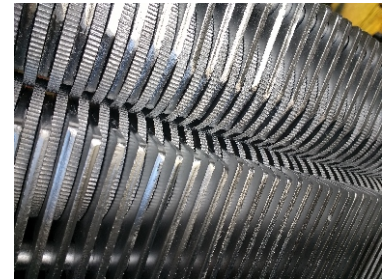

- Features -
- FULL MACHINE 100% METAL - NO PLASTIC
 - Hard Steel Cutters - 10 years warranty
 - Auto Stop when over heated
 - Metal body - Rust free powder coated
 - Wheels for easy movement in the office
 - Simple operation - Reverse forward switch
 - NON STOP USE - No cooling required

An ideal paper and CD and card shredder for large offices - Use it daily , once a week or for shredding large quantities of old records, this shredder is always ready! THIS MACHINE DOES NOT REQUIRE COOLING!

Elegant design that blends with any modern office interior, fits snugly in a corner, itching to shred a bunch of papers with staples and pins as it is, well that's not all, it can shred CDs ,Plastic cards and floppies too!

Made for use in Indian offices, simple operation, can be used by staff or office boys, rough and tough , durable and trouble free, just as you want it!

SPECIFICATIONS -

CATEGORY - HEAVY DUTY

- Cut Size - 6 mm - Not too small not too big
- Sheet Capacity - 20 sheets- Full Bunch with pins Etc.
- Shredding capacity - 210 sheets per min- Fast cutting
- Shredder Opening - 300mm - Good for A3 size papers
- Motor Capacity - 750 Watts (1HP)
- Power supply - 220V/50Hz (Single Phase)
- Dimensions - 510 x 480 x 920 mm (B x L x H)